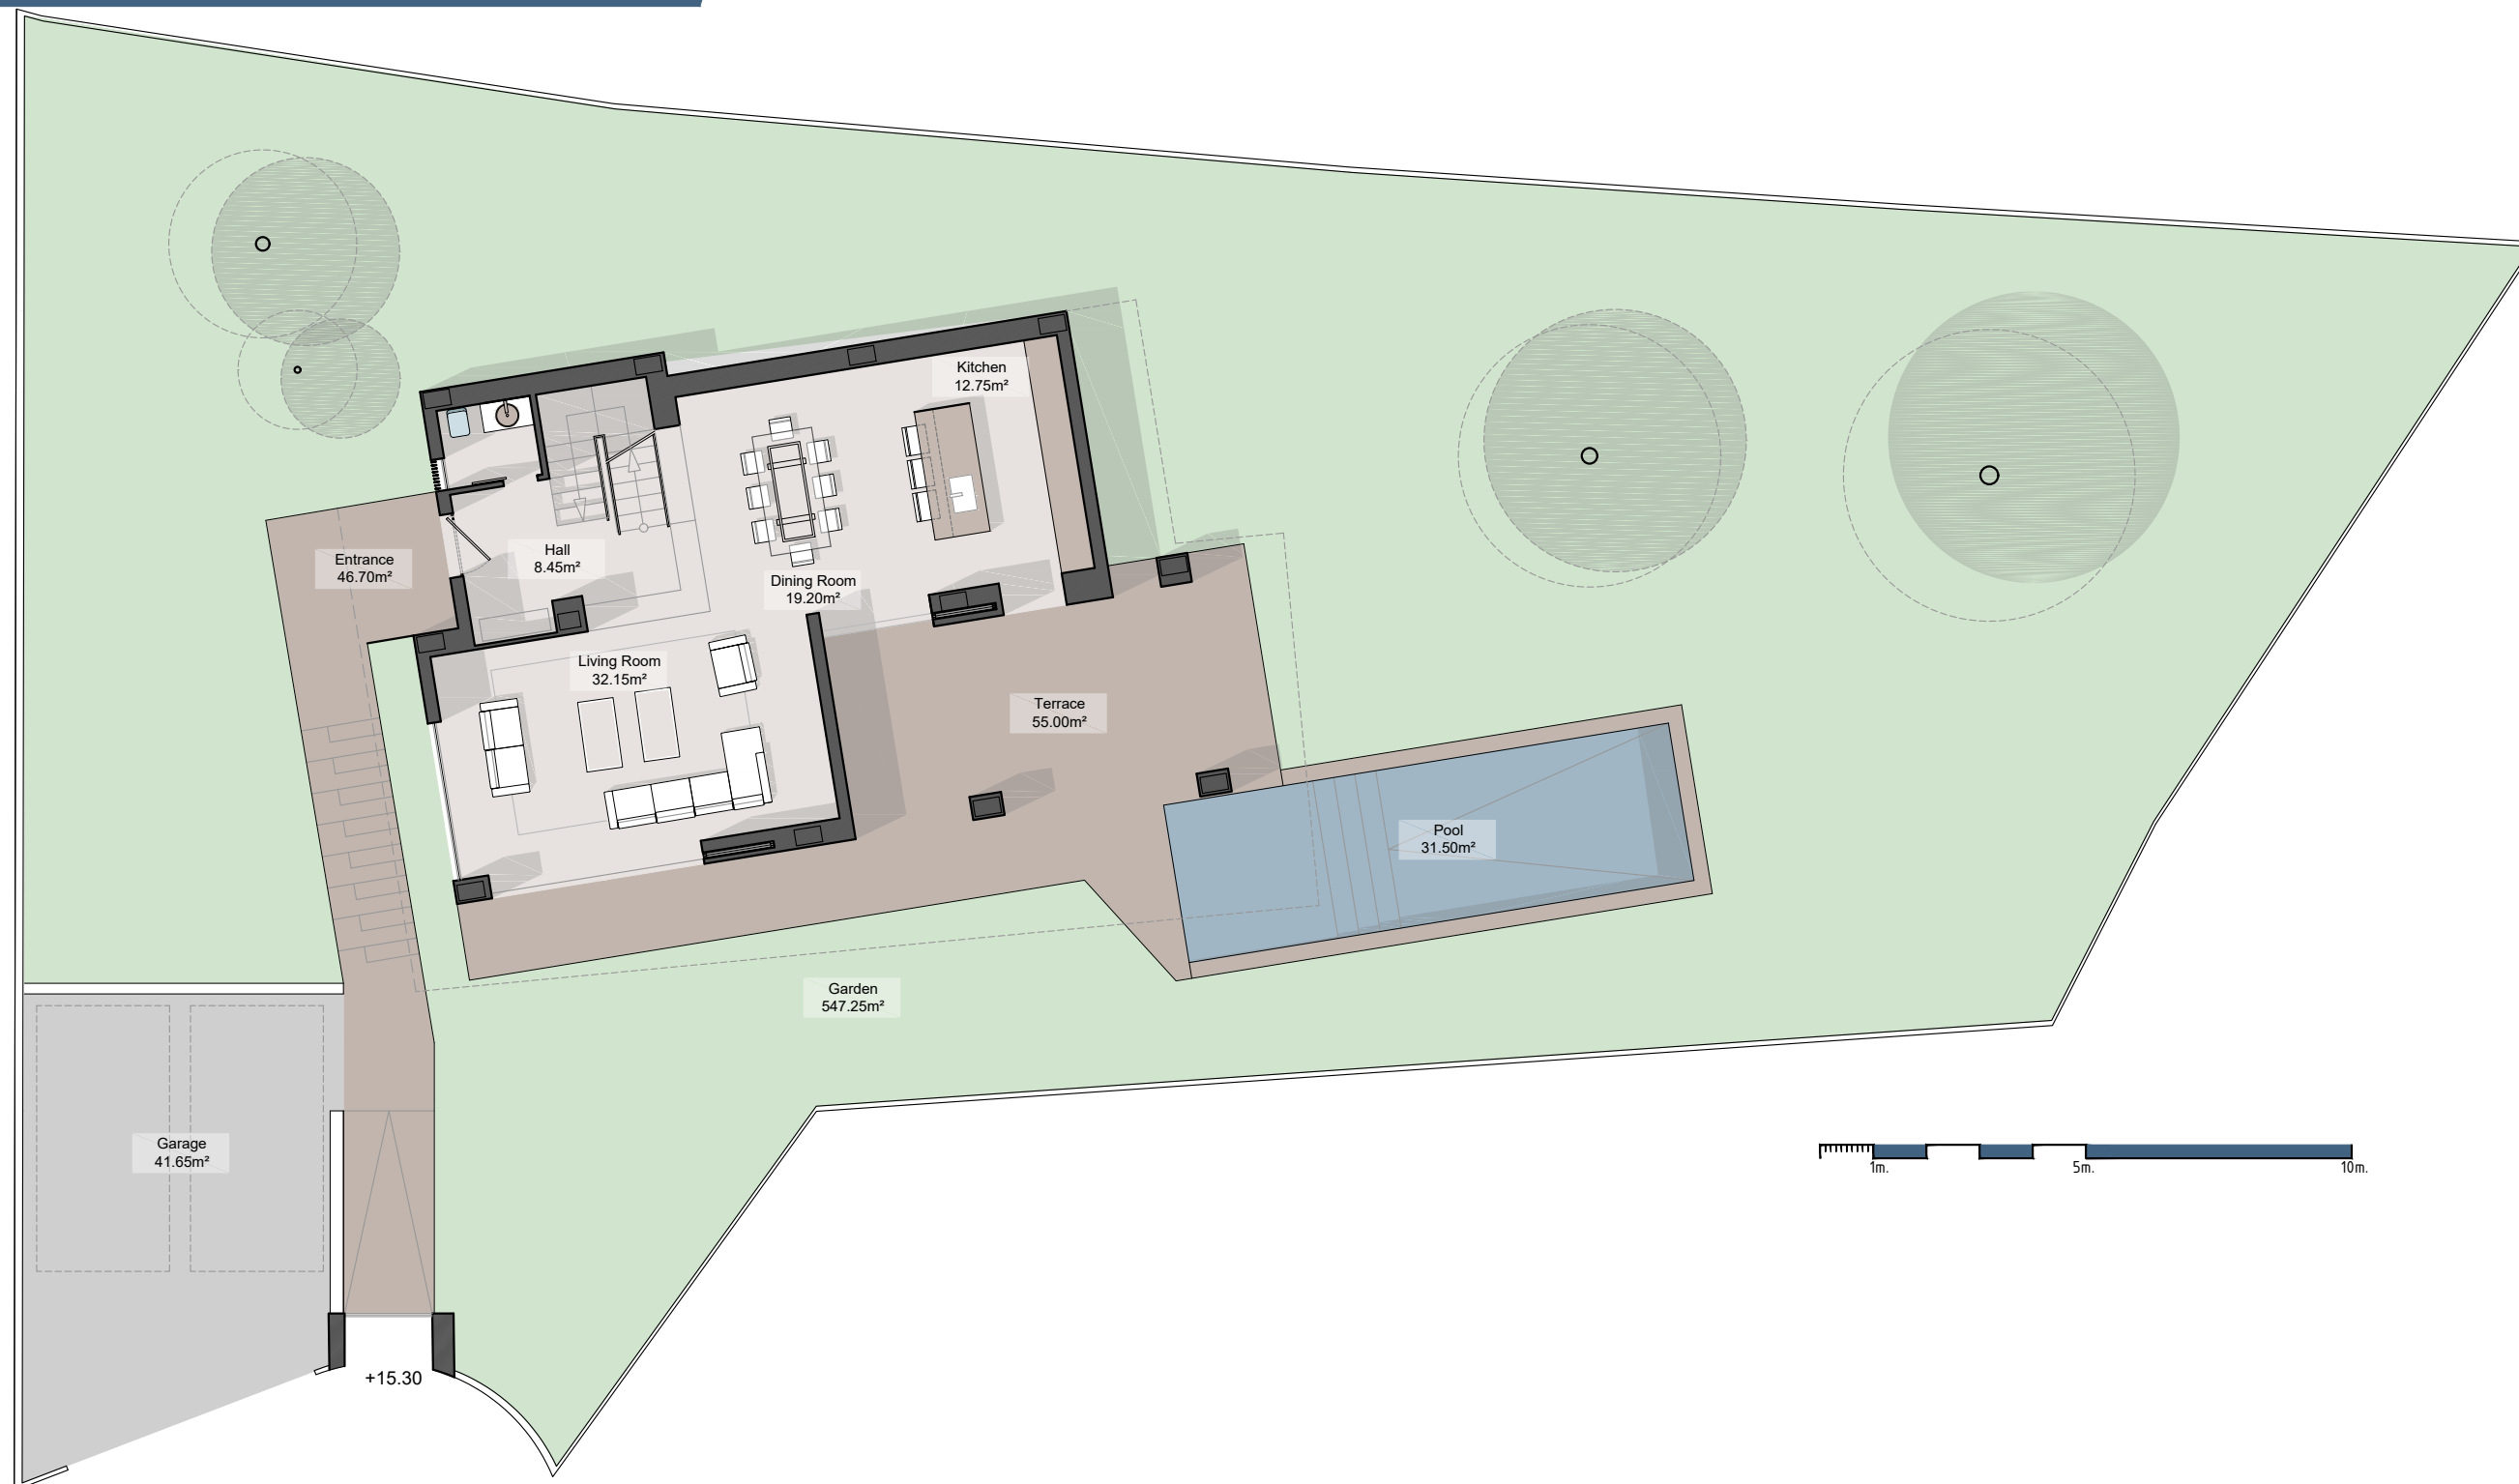

## GROUND FLOOR

### Building Surface

Ground Floor	96.80m <sup>2</sup>
Terrace	55.00m <sup>2</sup>
Pool	31.50m <sup>2</sup>

**TOTAL BUILD GROUND FLOOR 183.30m<sup>2</sup>**

### Built Area sqm

Ground Floor	183.30m <sup>2</sup>
First Floor	154.66m <sup>2</sup>

**TOTAL BUILT AREA 337.96m<sup>2</sup>**

laboratorio URBANO

Mimarein73

PROMOTORES

NOTA: Estos planos son orientativos, pudiendo sufrir modificaciones durante el desarrollo del proyecto, a juicio de la dirección técnica y de los organismos competentes. El mobiliario es figurativo no vinculante.

NOTE: These plans are for guidance only, and may change during the project, according to the technical management. Figurative furniture is not binding.